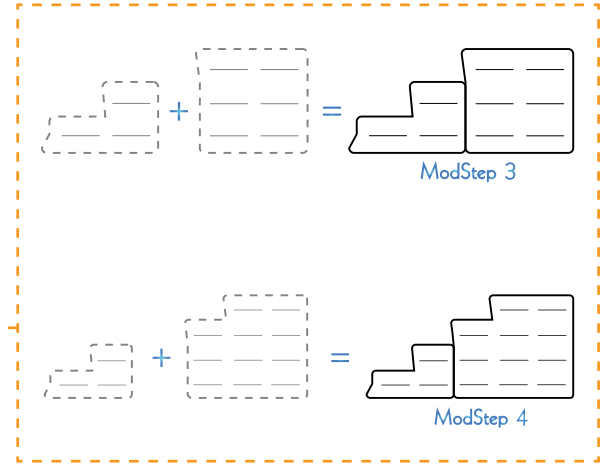

Introducing
the

ModStep™

Expandable, modular step series

Combine our standard 2 tread step with a 3 or 4 tread step component to create an attractive, durable swim spa step.

ModStep 2

ModStep 3

ModStep 4

FEATURES & SPECS

- + Sizeable 12" x 36" tread design
- + Expandable width in 36" increments
- + Available in 7 cabinet matching colors
- + Large, 24" x 36" top platform surface
- + Rubber, non-slip tread is soft to the feet
- + Simplifying inventory
- + Powder coated aluminum frame & polymer treads
- + **Optional** solar lighting creates an attractive accent (sold separately)
- + **Optional** SmartDrawer provides storage for goggles, chemicals and more (sold separately)